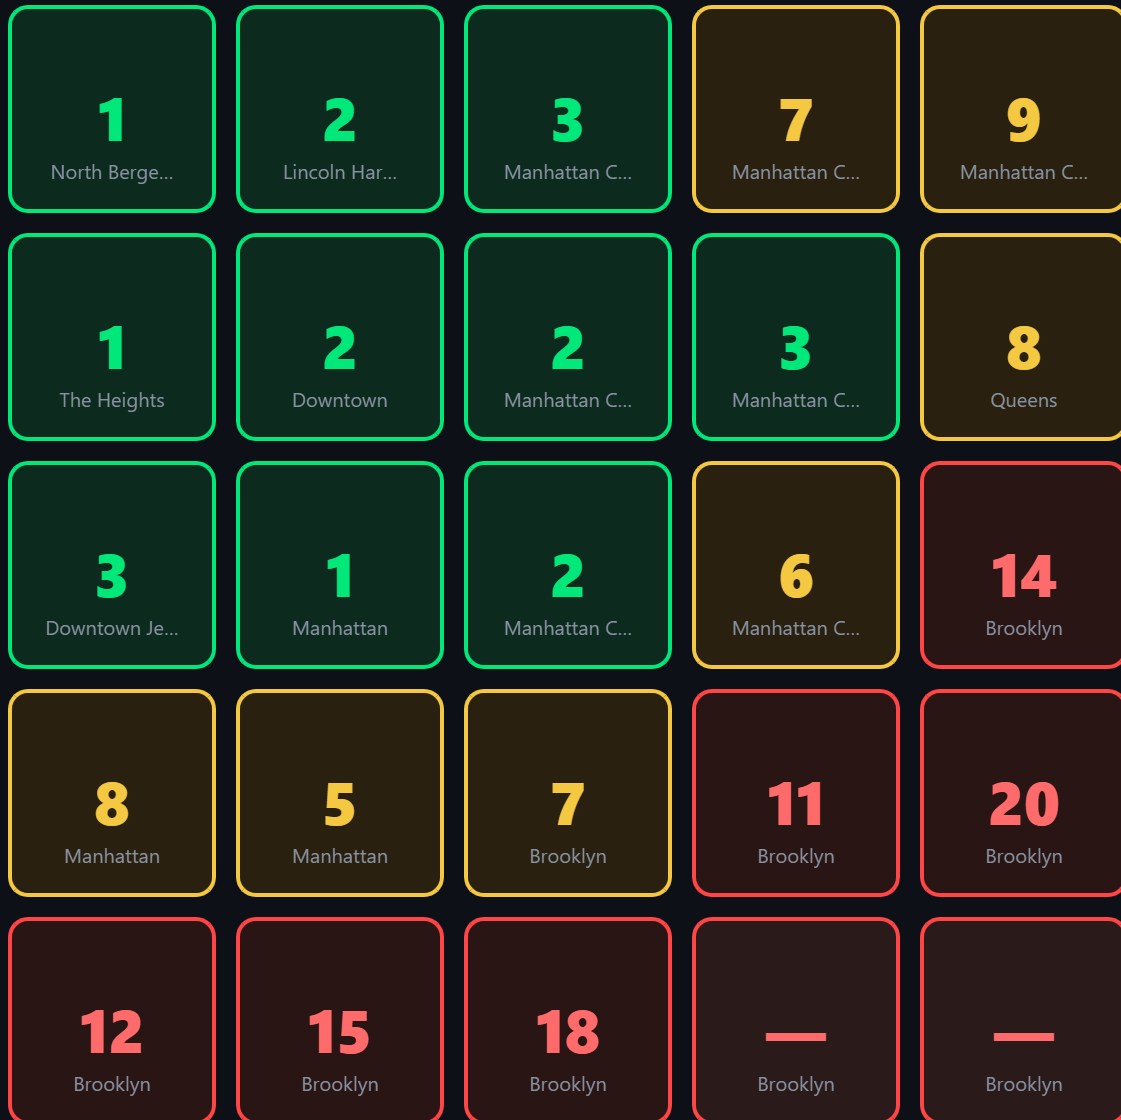

McDonald's

fast food near me • Manhattan Community Board 3

10

Ranking Top 3

7

Top 4-10

2

Not Visible

7.0

Average Rank Score

Good

McDonald's — fast food near me

 Top 3
 Top 4-10
 Not Visible

Grid covers approximately 32km × 32km around selected location